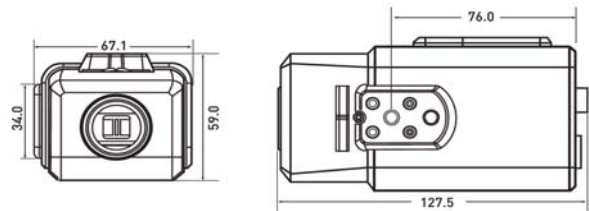

## Specifications

Model	LVC-SX701PC	LVC-SX703PC
Signal System	NTSC	PAL
Total Pixels No.	811(H) X 508(V)	795(H) X 596(V)
Image Device	1/3" Super HAD CCD	
Lens	CS Mount (C mount using adaptor ring)	
Iris Control	DC / ELC / VIDEO Selectable	
Synchronization System	Internal / External (Line Lock)	
Scanning Frequency(H)	15.734 KHz	15.625 KHz
Scanning Frequency(V)	59.94 Hz	50 Hz
Horizontal Resolution	540 TV Lines	
S/N Ratio	More Than 52dB (AGC Off)	
Minimum Illumination	Color Mode :0.001 (0.3) Lux (DSS OFF) B/W Mode : 0.0001 (0.02) Lux (DSS OFF)	
Video Output Signal	1Vp-p Composite (75Ω)	
Control Method	RS 485	
Auto Gain Control	Off / Low / Medium / High	
Day & Night	Day / Night / Auto / EXT	
Electronic Shutter	1/60 ~1/100,000 (Auto Mode)	1/50 ~1/100,000 (Auto Mode)
White Balance	Auto / Push Auto / Manual	
Electronic Sensitivity	Auto / Fix : x2, x4,...x 128, x320 (13 steps)	
WDR (BLC)	WDR / BLC1 / BLC2 / BLC USER / BLC OFF	
Motion Detection	On / Off	
Privacy Zone Masking	8 Zones	
Multi OSD Language	English, Japanese, Chinese, Russian, Korean	
Power Source	DC12V / AC 24V	DC12V / AC 24V, AC230V*
Power Consumption	6 W	
Operation Temp. / Humidity	-10 °C ~ 50 °C / 0%RH ~ 90%RH	
Storage Temp. / Humidity	-20 °C ~ 60 °C / 0%RH ~ 90%RH	
Weight	250 g	
Dimension(H x V x D)	67.1 X 59 X 127.5mm	

## Dimension (unit : mm)